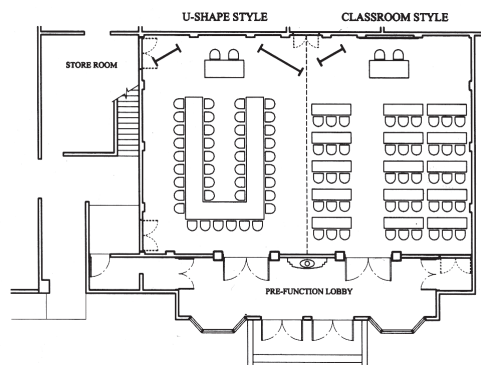

6 Pang Kham Street, Vientiane, Lao P.D.R. • Tel: (856) 21-217581/2 • Fax: (856) 21-217583 • sales@setthapalace.com

www.setthapalace.com

A Belmont International Hotel

Dimensions	Luang Prabang Room		Luang Prabang Suite 1		Luang Prabang Suite 2	
	<i>Metre</i>	<i>Feet</i>	<i>Metre</i>	<i>Feet</i>	<i>Metre</i>	<i>Feet</i>
Length	15	49	10	33	10	33
Width	10	33	7.5	24.5	7.5	24.5
Height	4.3	14	4.3	14	4.3	14
Total Area	150 m ²	1617 sq ft	75 m ²	808 sq ft	75 m ²	808 sq ft
Banquet/Meeting	Persons		Persons		Persons	
Dinner	100		50		50	
Cocktails	150		75		75	
Theatre	100		40		40	
Classroom	80		45		45	
Hollow Square	-		34		34	
Boardroom Oval	-		22		22	
U Shape	50		25		25	

Facilities Available

Wireless Internet, Microphones, Sound and Public Address System, Video Projector, Laptop/Projector, Overhead Projector, Screen, White Board, Easel, Flip Chart, Lectern, Portable Stage, TV/DVD. Power Supply: 220-240 volts step down transformer available.

Restaurants and Lounges

Belle Epoque Restaurant	French & Lao Cuisine	50 seats
Sidewalk Cafe	International Cuisine	40 seats
Pool Terrace	International Cuisine	40 seats
Lounge Bar	Drinks & Cocktails	30 seats
Pool Bar	Drinks & Cocktails	8 seats
VIP Room	International Cuisine	12 seats