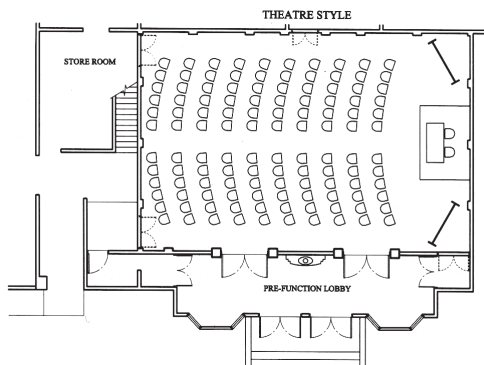

SETTHA PALACE
HOTEL

Meetings • Weddings • Banquets • Conferences
are more memorable at The Settha Palace

*S*leisure gets down to business at the Settha Palace in Vientiane, Lao P.D.R.--an 80-year old French colonial hotel restored to its former glory. The Settha Palace presents exclusive Guestrooms and Suites, a French Restaurant, Sidewalk Cafe, Lounge Bar, Pool Terrace and Bar, gym, massage room and a free form Resort Pool, surrounded by tropical landscaping. The hotel offers a multi-purpose Banquet Room--the Luang Prabang Room, accommodating as many as 150 persons for cocktails. Combined with the Pool Terrace, it can cater to 250 persons for buffet dinners. For smaller parties, host a private dinner at our VIP room for up to 12 guests.

6 Pang Kham Street, Vientiane, Lao P.D.R. • Tel: (856) 21-217581/2 • Fax: (856) 21-217583 • sales@setthapalace.com

www.setthapalace.com

A Belmont International Hotel

Dimensions	Luang Prabang Room		Luang Prabang Suite 1		Luang Prabang Suite 2	
	<i>Metre</i>	<i>Feet</i>	<i>Metre</i>	<i>Feet</i>	<i>Metre</i>	<i>Feet</i>
Length	15	49	10	33	10	33
Width	10	33	7.5	24.5	7.5	24.5
Height	4.3	14	4.3	14	4.3	14
Total Area	150 m ²	1617 sq ft	75 m ²	808 sq ft	75 m ²	808 sq ft
Banquet/Meeting	Persons		Persons		Persons	
Dinner	100		50		50	
Cocktails	150		75		75	
Theatre	100		40		40	
Classroom	80		45		45	
Hollow Square	-		34		34	
Boardroom Oval	-		22		22	
U Shape	50		25		25	

Facilities Available

Wireless Internet, Microphones, Sound and Public Address System, Video Projector, Laptop/Projector, Overhead Projector, Screen, White Board, Easel, Flip Chart, Lectern, Portable Stage, TV/DVD. Power Supply: 220-240 volts step down transformer available.

Restaurants and Lounges

Belle Epoque Restaurant	French & Lao Cuisine	50 seats
Sidewalk Cafe	International Cuisine	40 seats
Pool Terrace	International Cuisine	40 seats
Lounge Bar	Drinks & Cocktails	30 seats
Pool Bar	Drinks & Cocktails	8 seats
VIP Room	International Cuisine	12 seats